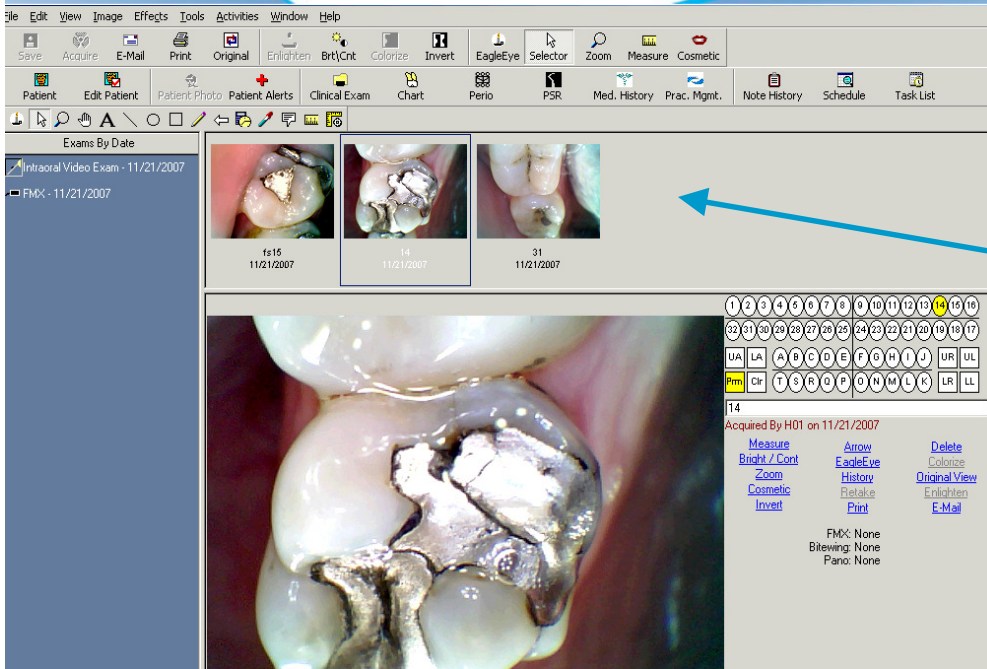

2009
"Best Value"
Intraoral Camera

OraView^{PRO}™

USB
Intraoral
Camera

"Viewing dentistry with value"™

OraViewPro.com

EagleSoft™ CLINIC SOFTWARE

Clinic Software Integration

EagleSoft integration uniquely featuring:

- OneClickCAM™ which automatically saves picture to chart and auto resets for next picture

Order Online:
OraViewPro.com

OraViewPro™ \$999

- USB Intraoral Camera
- 1.3 MegaPixels
- 1/4 CMOS
- Fast USB 2.0
- Focus range: 5-20mm
- Auto focus
- No power supply required
- No video card required

High Quality
USB Camera

← 6 Bright LEDs

← Capture button on
both sides of camera

Storage
Cradle

← Power ON/OFF

USB CAMERA